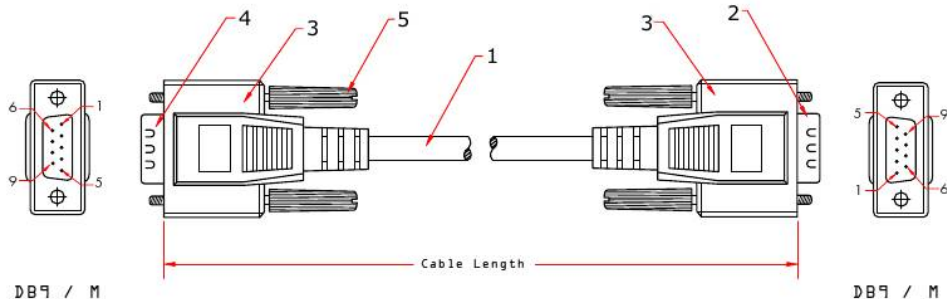

REV.	DESCRIPTION	DATE
A	Null Modem Cable DB9 Male to DB9 Male	Oct 1, 2010
B		

DB9 Male	DB9 Male
1+6	4
2	3
3	2
4	1+6
5	5
7	8
8	7
G	G

PART NO.	CABLE LENGTH
M2PCM-1965-06	6 ft
M2PCM-1965-10	10 ft
M2PCM-1965-15	15 ft
	25 ft
	50 ft

5	4-40 Molded Thumb Screw, Beige	ITEM NUMBER	M2PCM-1965-XX		DRAWER	
4	DB9 Male W/Gold Plating Contacts	TITLE	Null Modem DB9 Male to DB9 Male		CHECKED	
3	Beige Molded PVC Hood, Fully Shielded w/AL-Foil	MATERIAL		SCALE	APPROVED	
2	DB9 Male W/Gold Plating Contacts	REV.	A	UNIT	INCH	
1	9C (26AWG/7*D.12) + Drain (26AWG/7*D.16) Wire, Single Shield w/AL-Foil, Beige Outer PVC Jacket UL2464 Equivalent	DRAWING NO:				
NO.	SPECIFICATIONS					
BOM LIST						